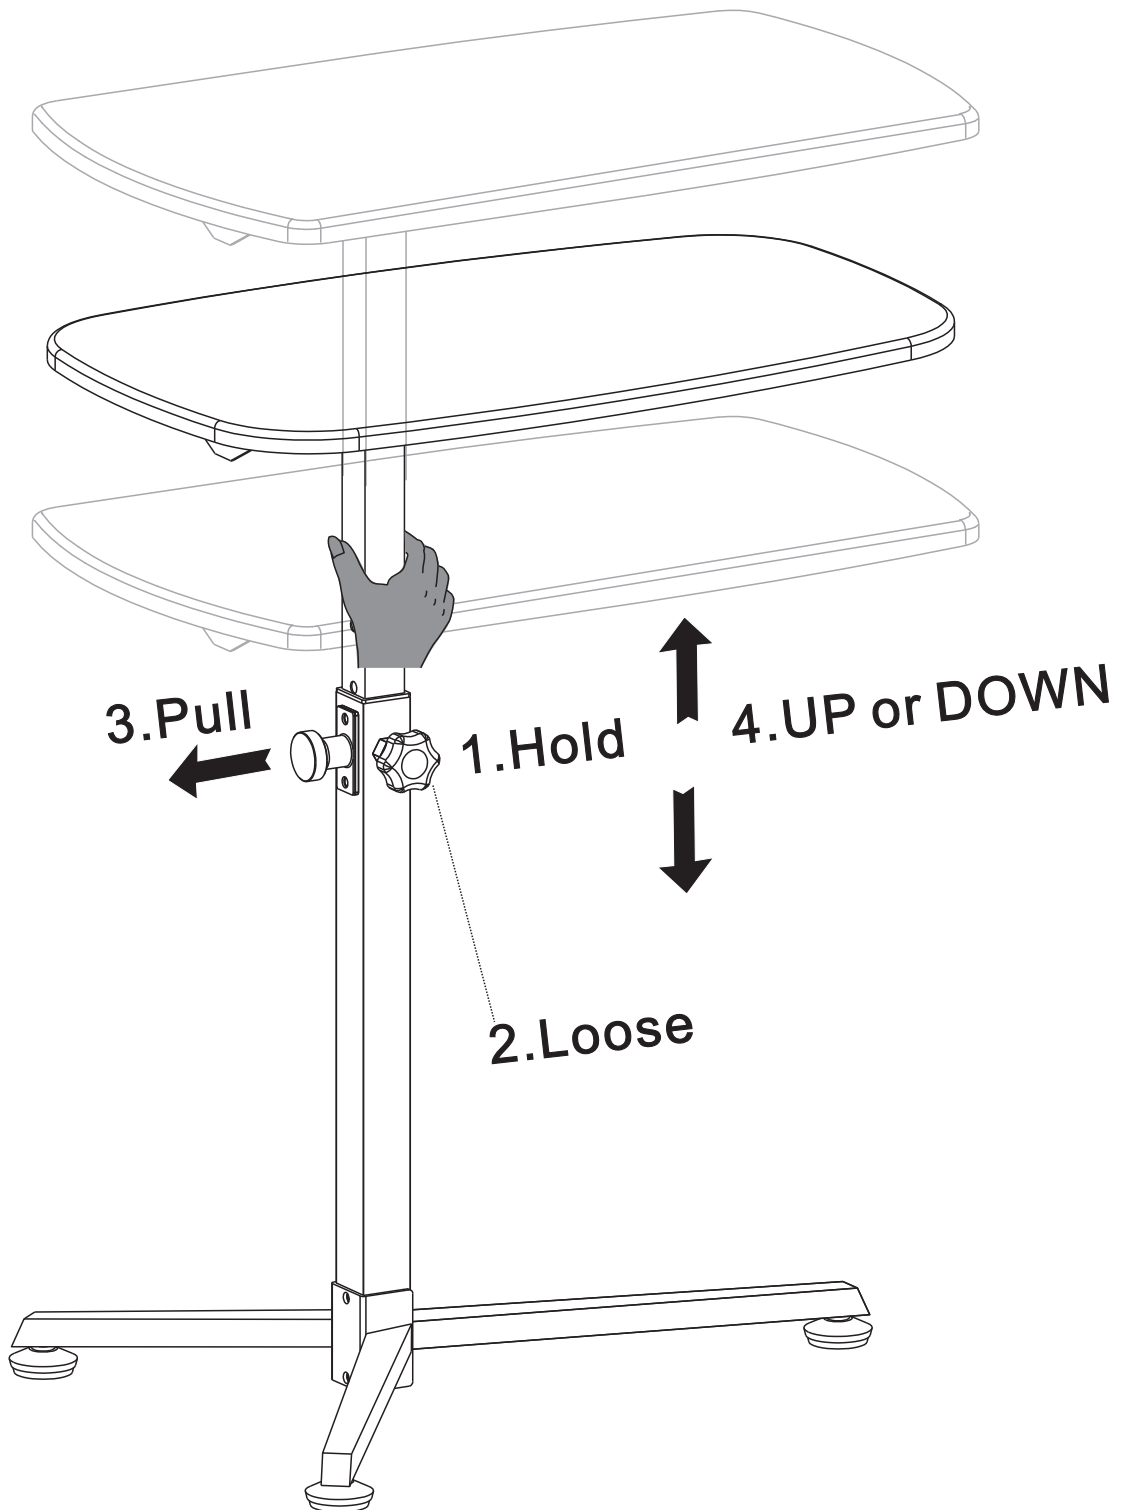

HEIGHT ADJUSTMENT

■ PARTS LIST

X1

			
<p>X1</p>	<p>X1</p>	<p>X3</p>	<p>X2</p>
			
<p>X1</p>	<p>X1</p>	<p>X1</p>	

▪ SCREWS LIST

PART	QTY.	ITEM		PART	QTY.	ITEM	
A	6	6X20 MM			1		
B	6	6X12 MM					

▪ ASSEMBLY STEPS:

1

SCREWS

A 6X20MM

 **x2**

2

4 X3