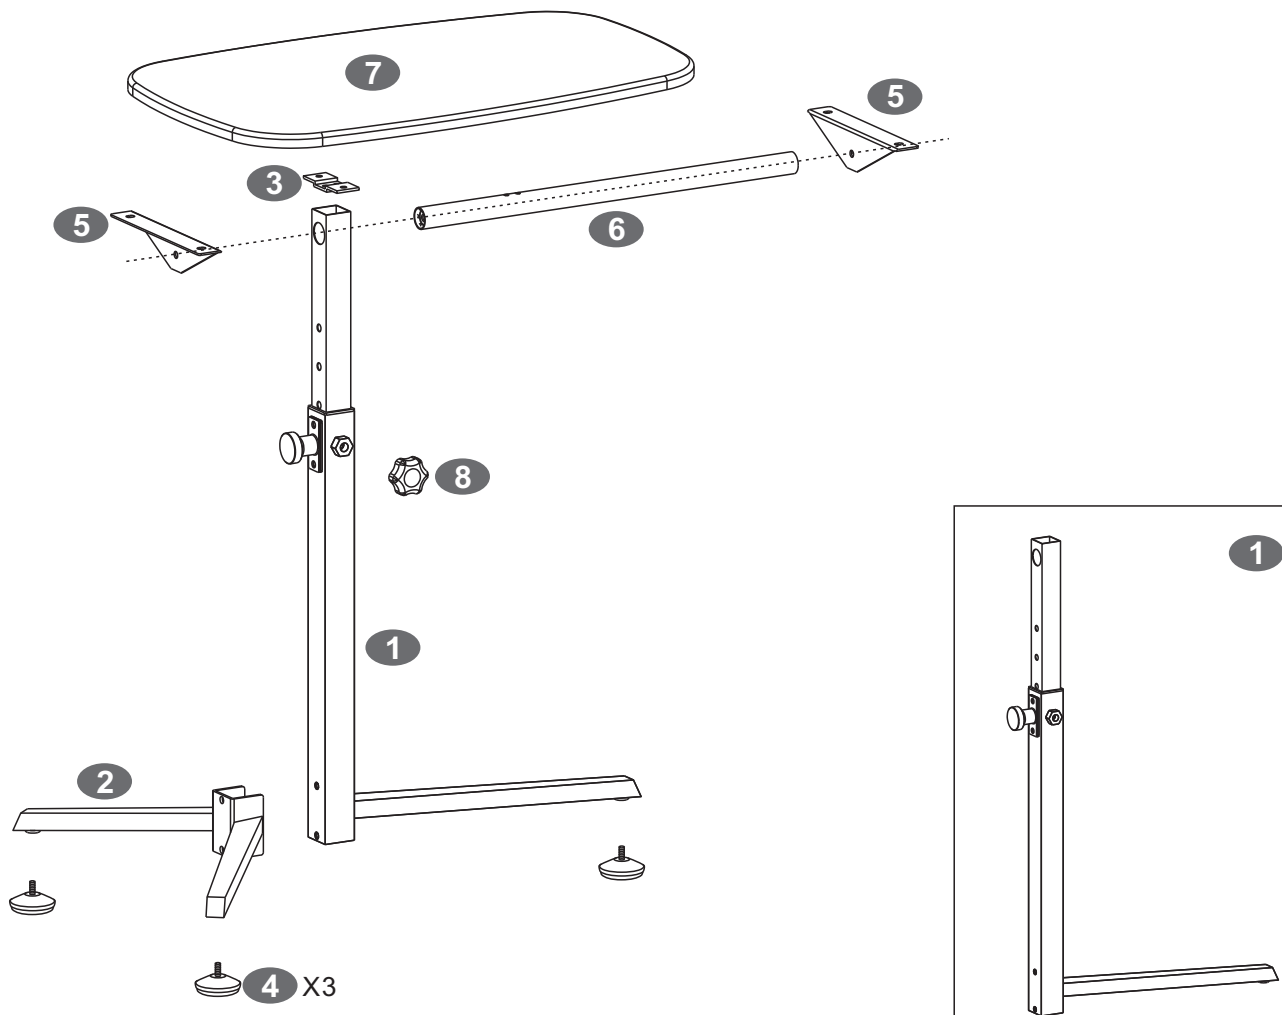

HEIGHT ADJUSTMENT

■ PARTS LIST

X1

			
<p>X1</p>	<p>X1</p>	<p>X3</p>	<p>X2</p>
			
<p>X1</p>	<p>X1</p>	<p>X1</p>	

▪ SCREWS LIST

PART	QTY.	ITEM		PART	QTY.	ITEM	
A	6	6X20 MM			1		
B	6	6X12 MM					

▪ ASSEMBLY STEPS:

1

SCREWS

A 6X20MM

 **x2**

2

4 X3