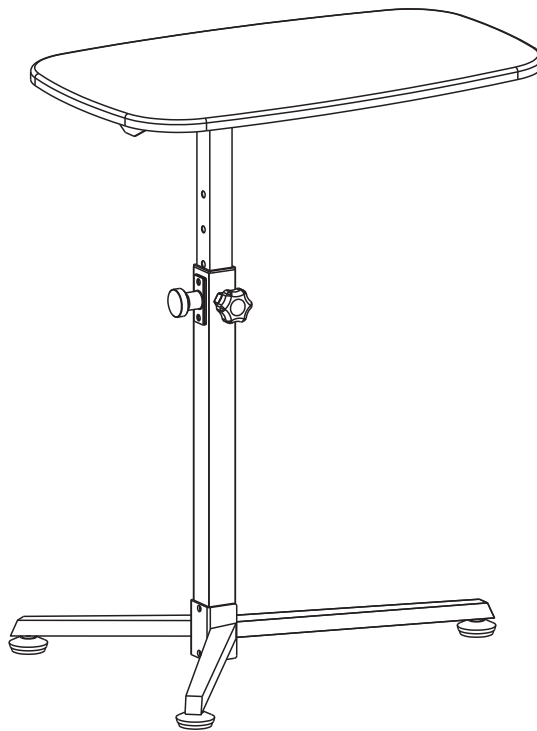

English

COMPUTER TABLE

ASSEMBLY INSTRUCTION

Thanks for purchasing one of our products, please read carefully the assembly instructions before the installation (Attention: Do not tighten the screws before all screws are in place).

**TWO PEOPLE
REQUIRED**

674000/674010

General Care:

-Keep your furniture out direct sunlight-Use desk pads and coasters to protect the surface from dents,scratches,and moisture from hot or cold liquids.

Cleaning:

-For cleaning, wipe the surface with a damp (not wet) cloth or wipe dry with a clean lint free cotton cloth.
-Window cleaning liquid or a similar cleaning liquid can be used to clean glass surface.